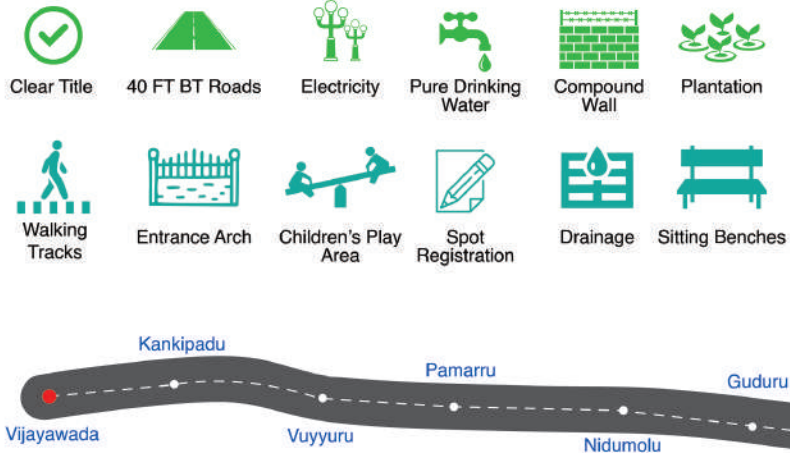

### Venture Developments

- ◆ MUDA Layout
- ◆ 40 Feet BT Roads
- ◆ Entrance Arch With Gate
- ◆ Compound Wall
- ◆ Electricity & Drinking Water Line
- ◆ Drainage Facility
- ◆ Plantation
- ◆ Childrens Park
- ◆ 100% Vasthu
- ◆ Clear Title

### Location Highlights

- ◆ 7 KM To District Administration Head Quarters
- ◆ Beside of Machilipatnam Port
- ◆ Fishing Harbour
- ◆ 15 Min Journey To Krishna University
- ◆ 3 KM To Medical College
- ◆ 4 KM To The Noble College
- ◆ 10 Min To BEL Company
- ◆ Jewellery Park ◆ Beach